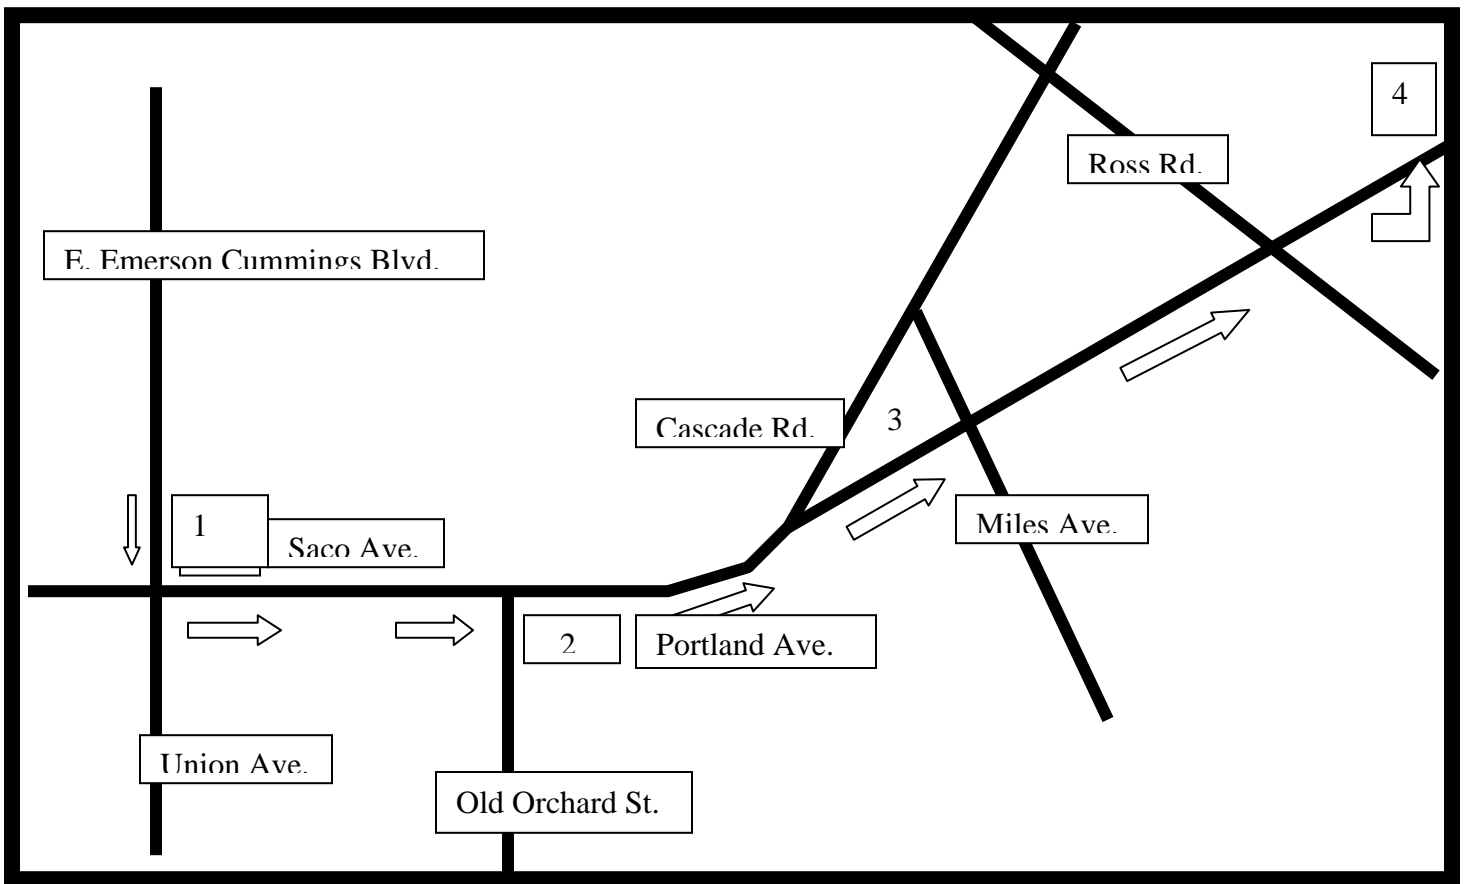

Directions to the Old Orchard Beach Kennel

1. Police / Fire Station 2. Town Hall 3. Radley's Plaza 4. Kennel

- A. Turn left out of the dispatch parking lot
- B. Turn left at the traffic light, onto Saco Ave.
- C. Go straight at the 3 way stop, the street is now called Portland Ave.
- D. Just prior to Radley's Plaza turn right at the fork in the road, and continue on Portland Ave
- E. Go straight through the intersection of Portland Ave and Ross Rd.
- F. The kennel will be 3/10's of a mile from the Ross Rd. intersection on the left, the street number is 192 Portland Ave.